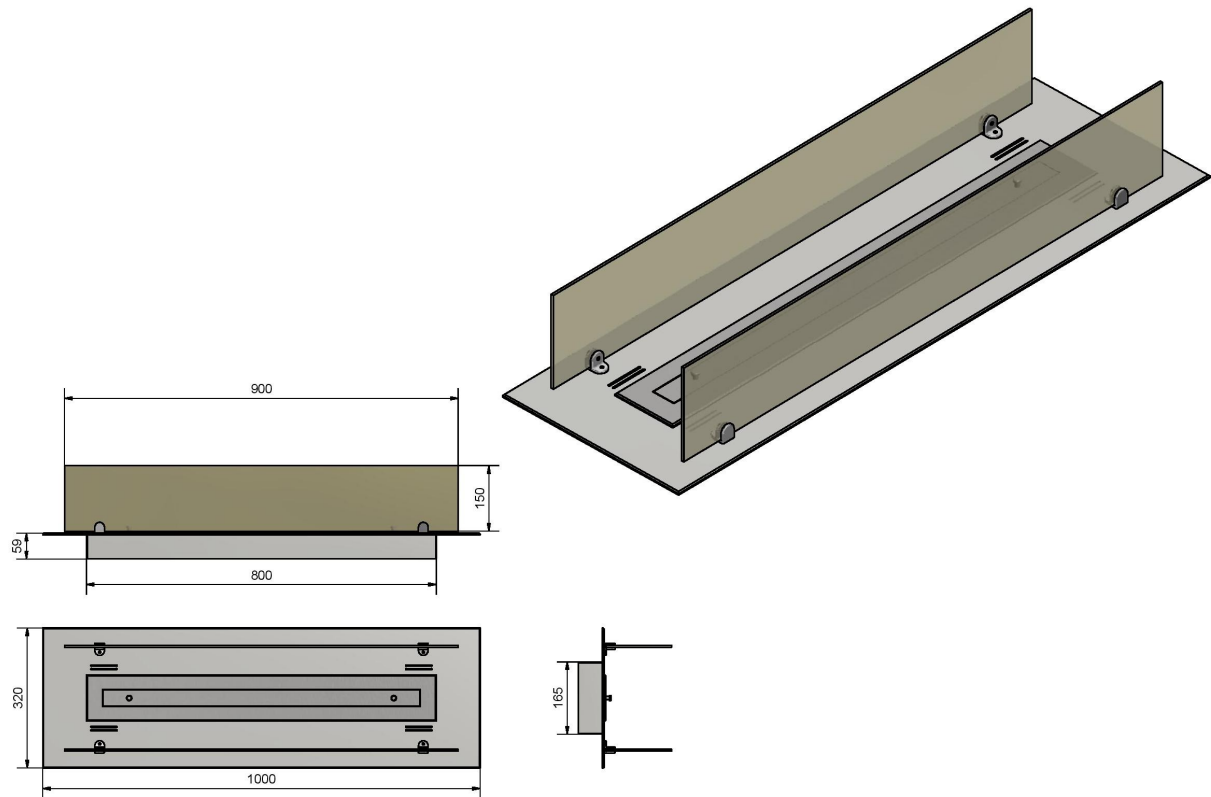

INSERT 1000

1. Technical description:

Color: INOX
Size: 1000X320X60mm
Weight: 16kg

2. Components and kit:

Burner: 800mm, capacity 2,0 liter 4mm stainless steel INOX
Glass: 4mm tempered glass – tinted

3. Material: