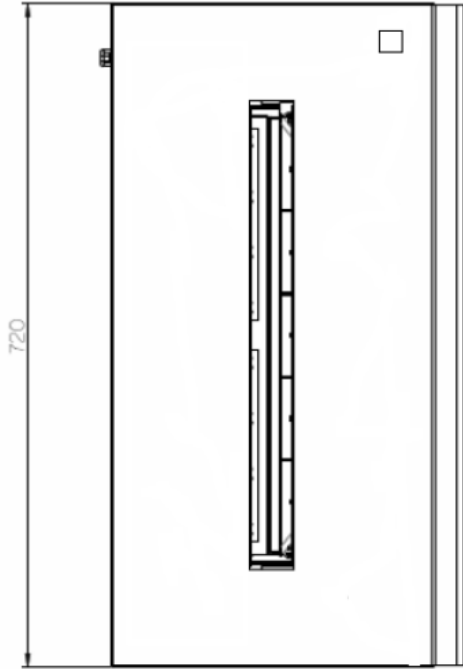

Cassette L Optimyst - pebbles

SCALE 0.150

max. height
of pebbles

356.5 (with drawer open 552mm)