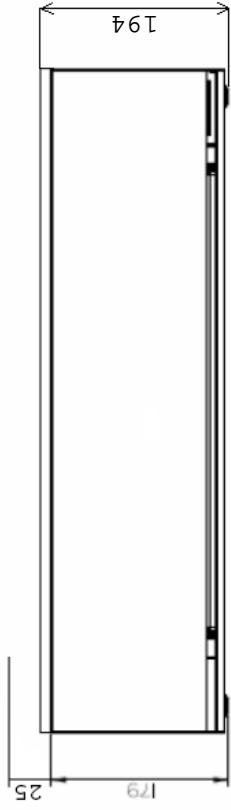

Cassette L Optimyst - pebbles

SCALE 0.150

max. height
of pebbles

356.5 (with drawer open 552mm)