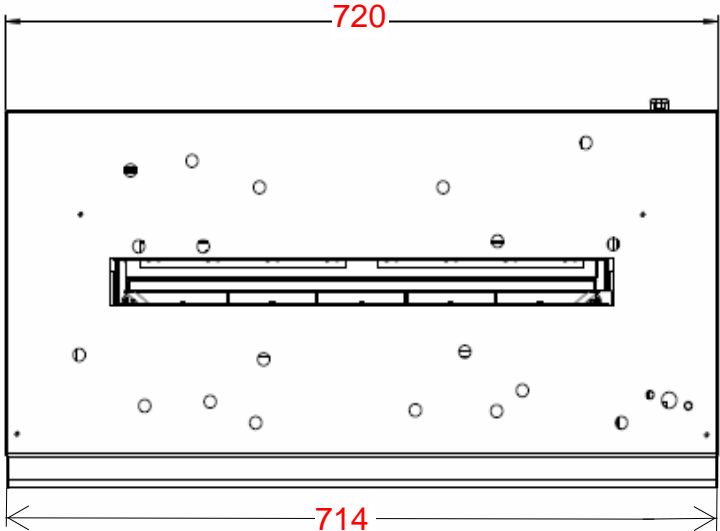

Cassette L Optimyst

160
MAX. HEIGHT
OF LOGS