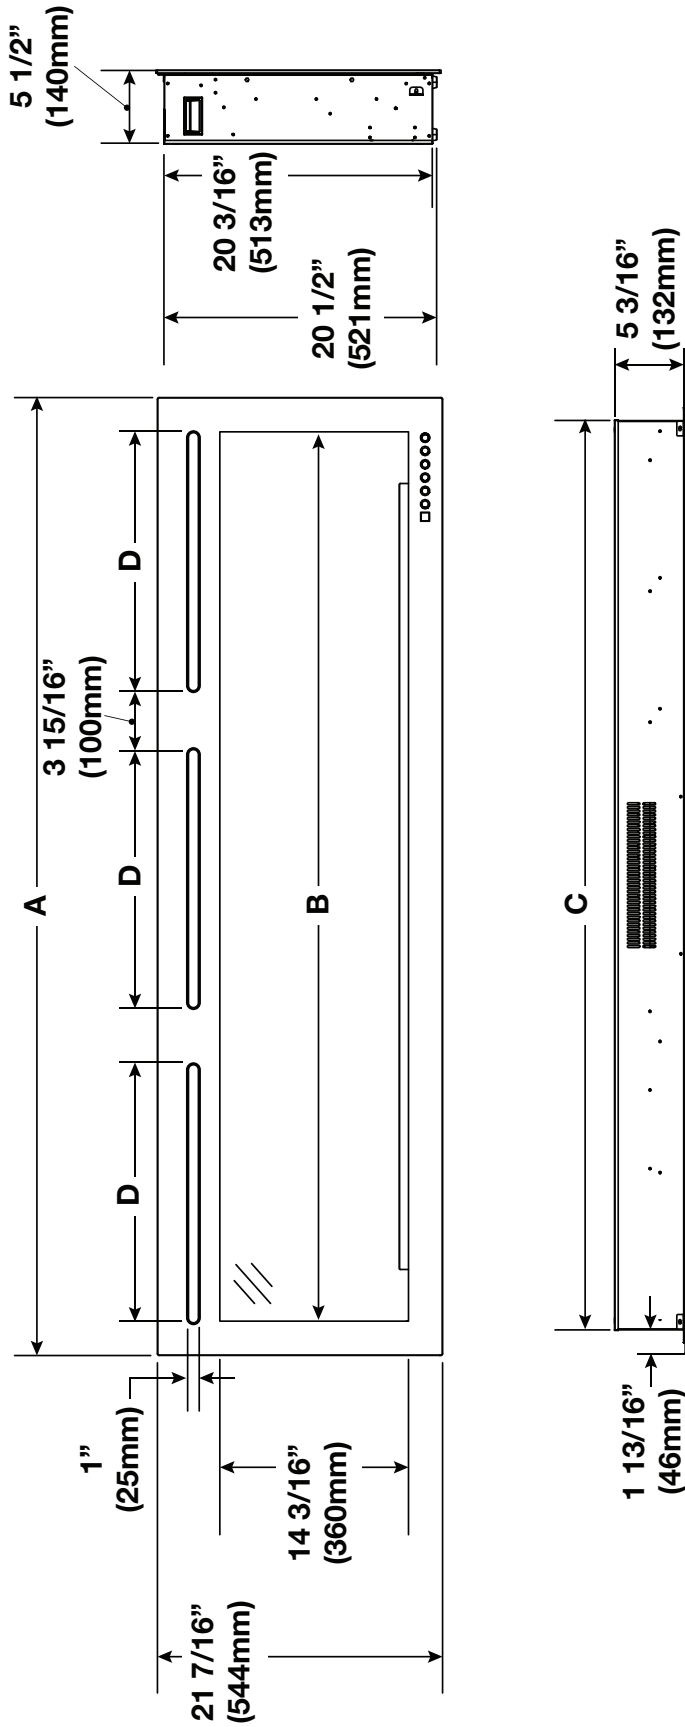

Allgemeine Informationen

DE

1.2 Abmessungen (NEFL72/100HI-EU)

	A	B	C	D
NEFL72HI-EU	72" (1829mm)	66 7/8" (1697mm)	68 7/16" (1738mm)	19 5/8" (499mm)
NEFL100HI-EU	100" (2540mm)	94 15/16" (2411mm)	96 7/16" (2450mm)	29" (736mm)