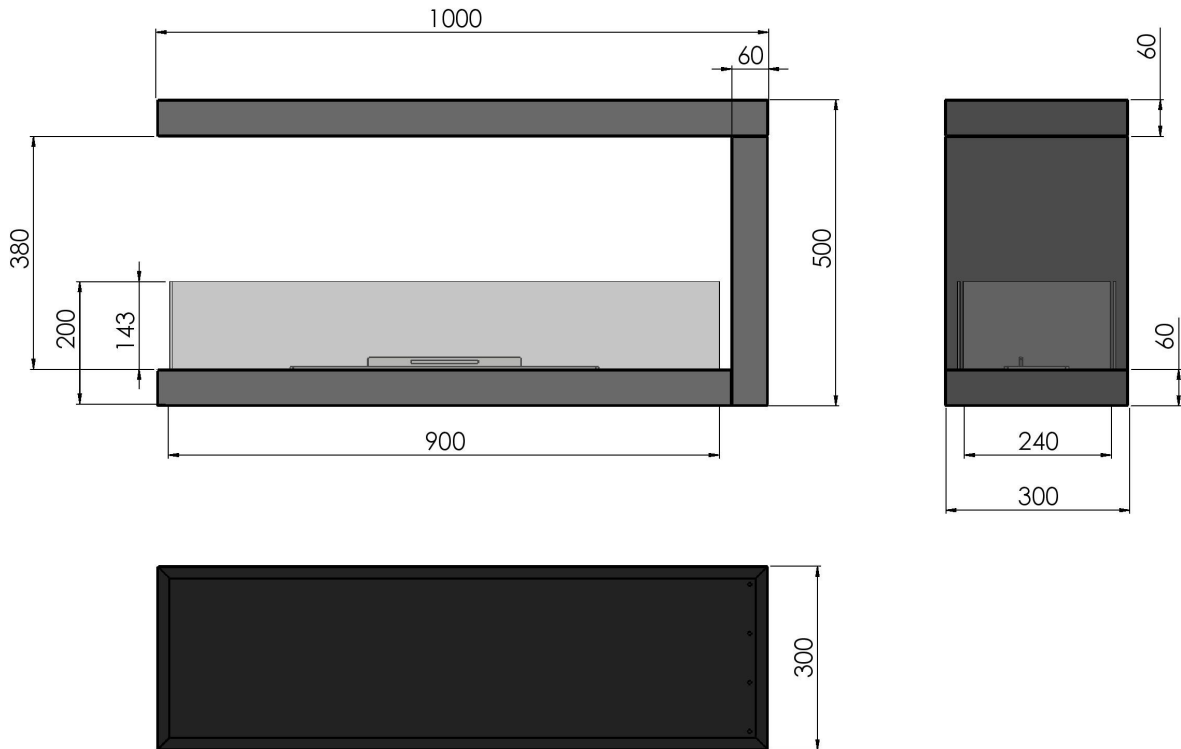

INSIDE U1000V2

1. Technical description:

Color: Black

Size: 1000X500X300mm

Weight: 25kg

2. Components and kit:

Burner: 800mm, capacity 2,0 liter 4mm stainless steel INOX

Glass: 4mm tempered glass – tinted

3. Material:

Powder coated steel