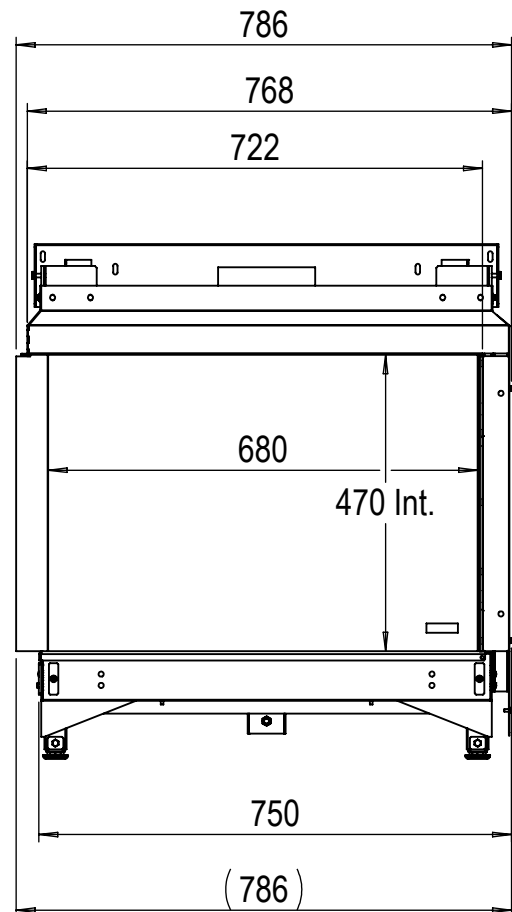

Supplied adjustable feet (4x)

Dimensional Drawing Duet Premium M left - cover strip large

Glen Dimplex Benelux BV

P.O.box 219, NL-8440 AE Heerenveen Tel.:+31(0)513 656500 Fax:+31(0)513 656531

Supplied adjustable feet (4x)

Dimensional Drawing Duet Premium M left - cover strip small

Glen Dimplex Benelux BV

P.O. box 219, NL-8440 AE Heerenveen Tel.: +31(0)513 656500 Fax: +31(0)513 656531