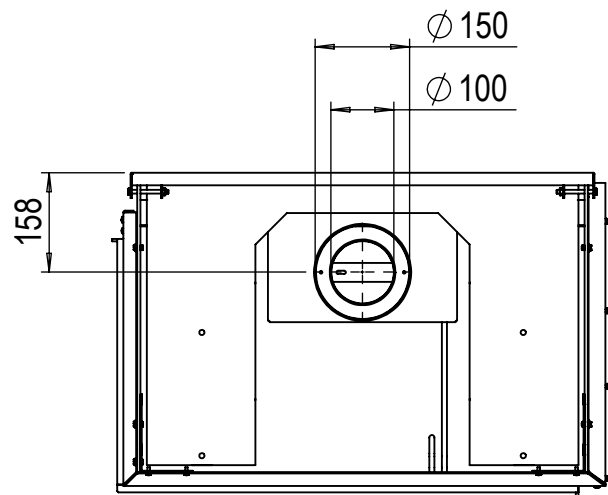

Supplied adjustable feet (4x)

Dimensional Drawing Duet Premium M left - cover strip large

Glen Dimplex Benelux BV

P.O.box 219, NL-8440 AE Heerenveen Tel.:+31(0)513 656500 Fax:+31(0)513 656531

Supplied adjustable feet (4x)

Dimensional Drawing Duet Premium M left - cover strip small

Glen Dimplex Benelux BV

P.O. box 219, NL-8440 AE Heerenveen Tel.: +31(0)513 656500 Fax: +31(0)513 656531