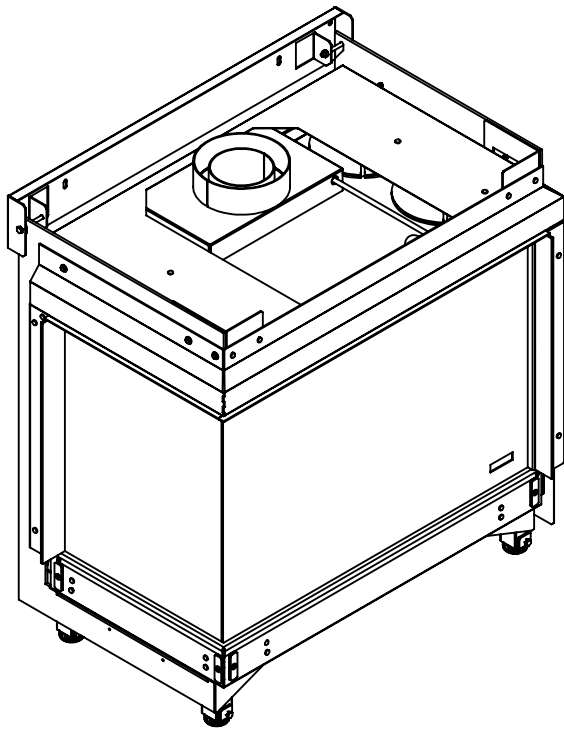

Supplied adjustable feet (4x)

Dimensional Drawing Duet Premium M left - cover strip large

Glen Dimplex Benelux BV

P.O.box 219, NL-8440 AE Heerenveen Tel.:+31(0)513 656500 Fax:+31(0)513 656531

Supplied adjustable feet (4x)

Dimensional Drawing Duet Premium M left - cover strip small

Glen Dimplex Benelux BV

P.O. box 219, NL-8440 AE Heerenveen Tel.: +31(0)513 656500 Fax: +31(0)513 656531