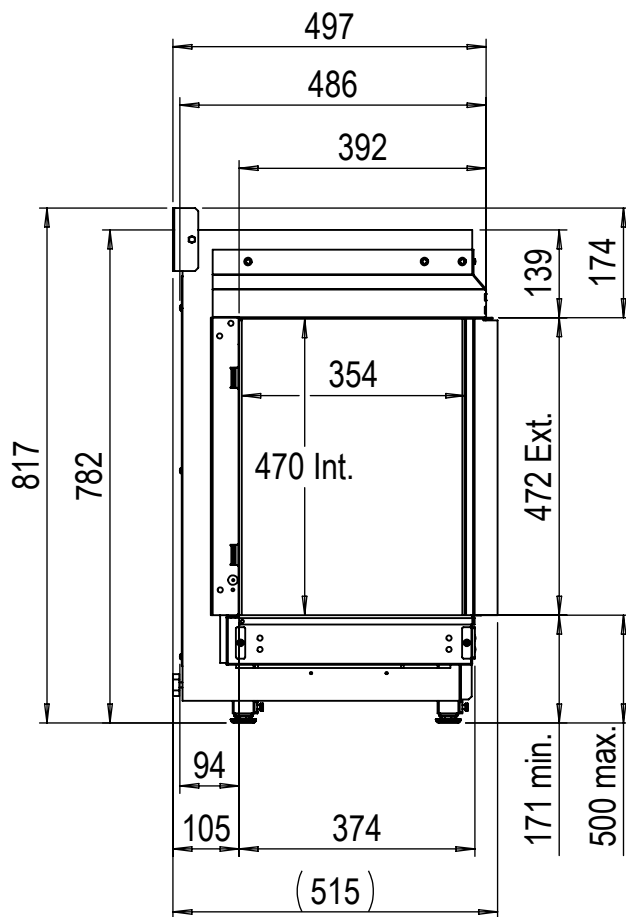

Supplied adjustable feet (4x)

Dimensional Drawing Duet Premium M left - cover strip large

Glen Dimplex Benelux BV

P.O.box 219, NL-8440 AE Heerenveen Tel.:+31(0)513 656500 Fax:+31(0)513 656531

Supplied adjustable feet (4x)

Dimensional Drawing Duet Premium M left - cover strip small

Glen Dimplex Benelux BV

P.O. box 219, NL-8440 AE Heerenveen Tel.: +31(0)513 656500 Fax: +31(0)513 656531