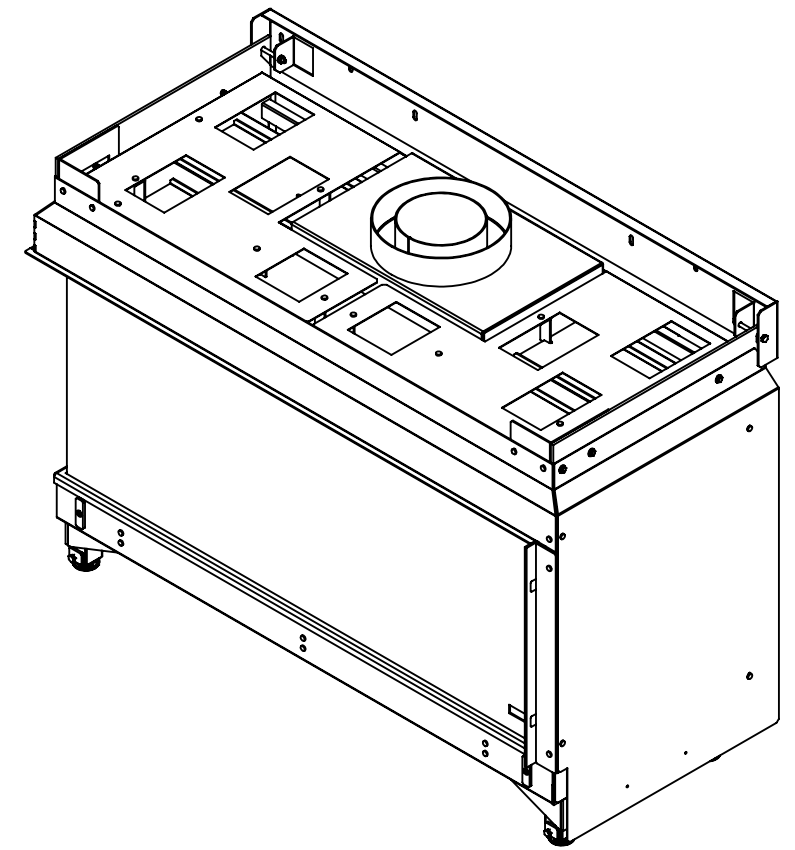

Supplied adjustable feet (4x)

Dimensional drawing Duet Premium L left - cover strip large

**Glen Dimplex Benelux BV**

P.O. box 219, NL-8440 AE Heerenveen Tel.: +31(0)513 656500 Fax: +31(0)513 656531

Supplied adjustable feet (4x) 

Dimensional drawing Duet Premium L left - cover strip small

**Glen Dimplex Benelux BV**

P.O. box 219, NL-8440 AE Heerenveen Tel.: +31(0)513 656500 Fax: +31(0)513 656531