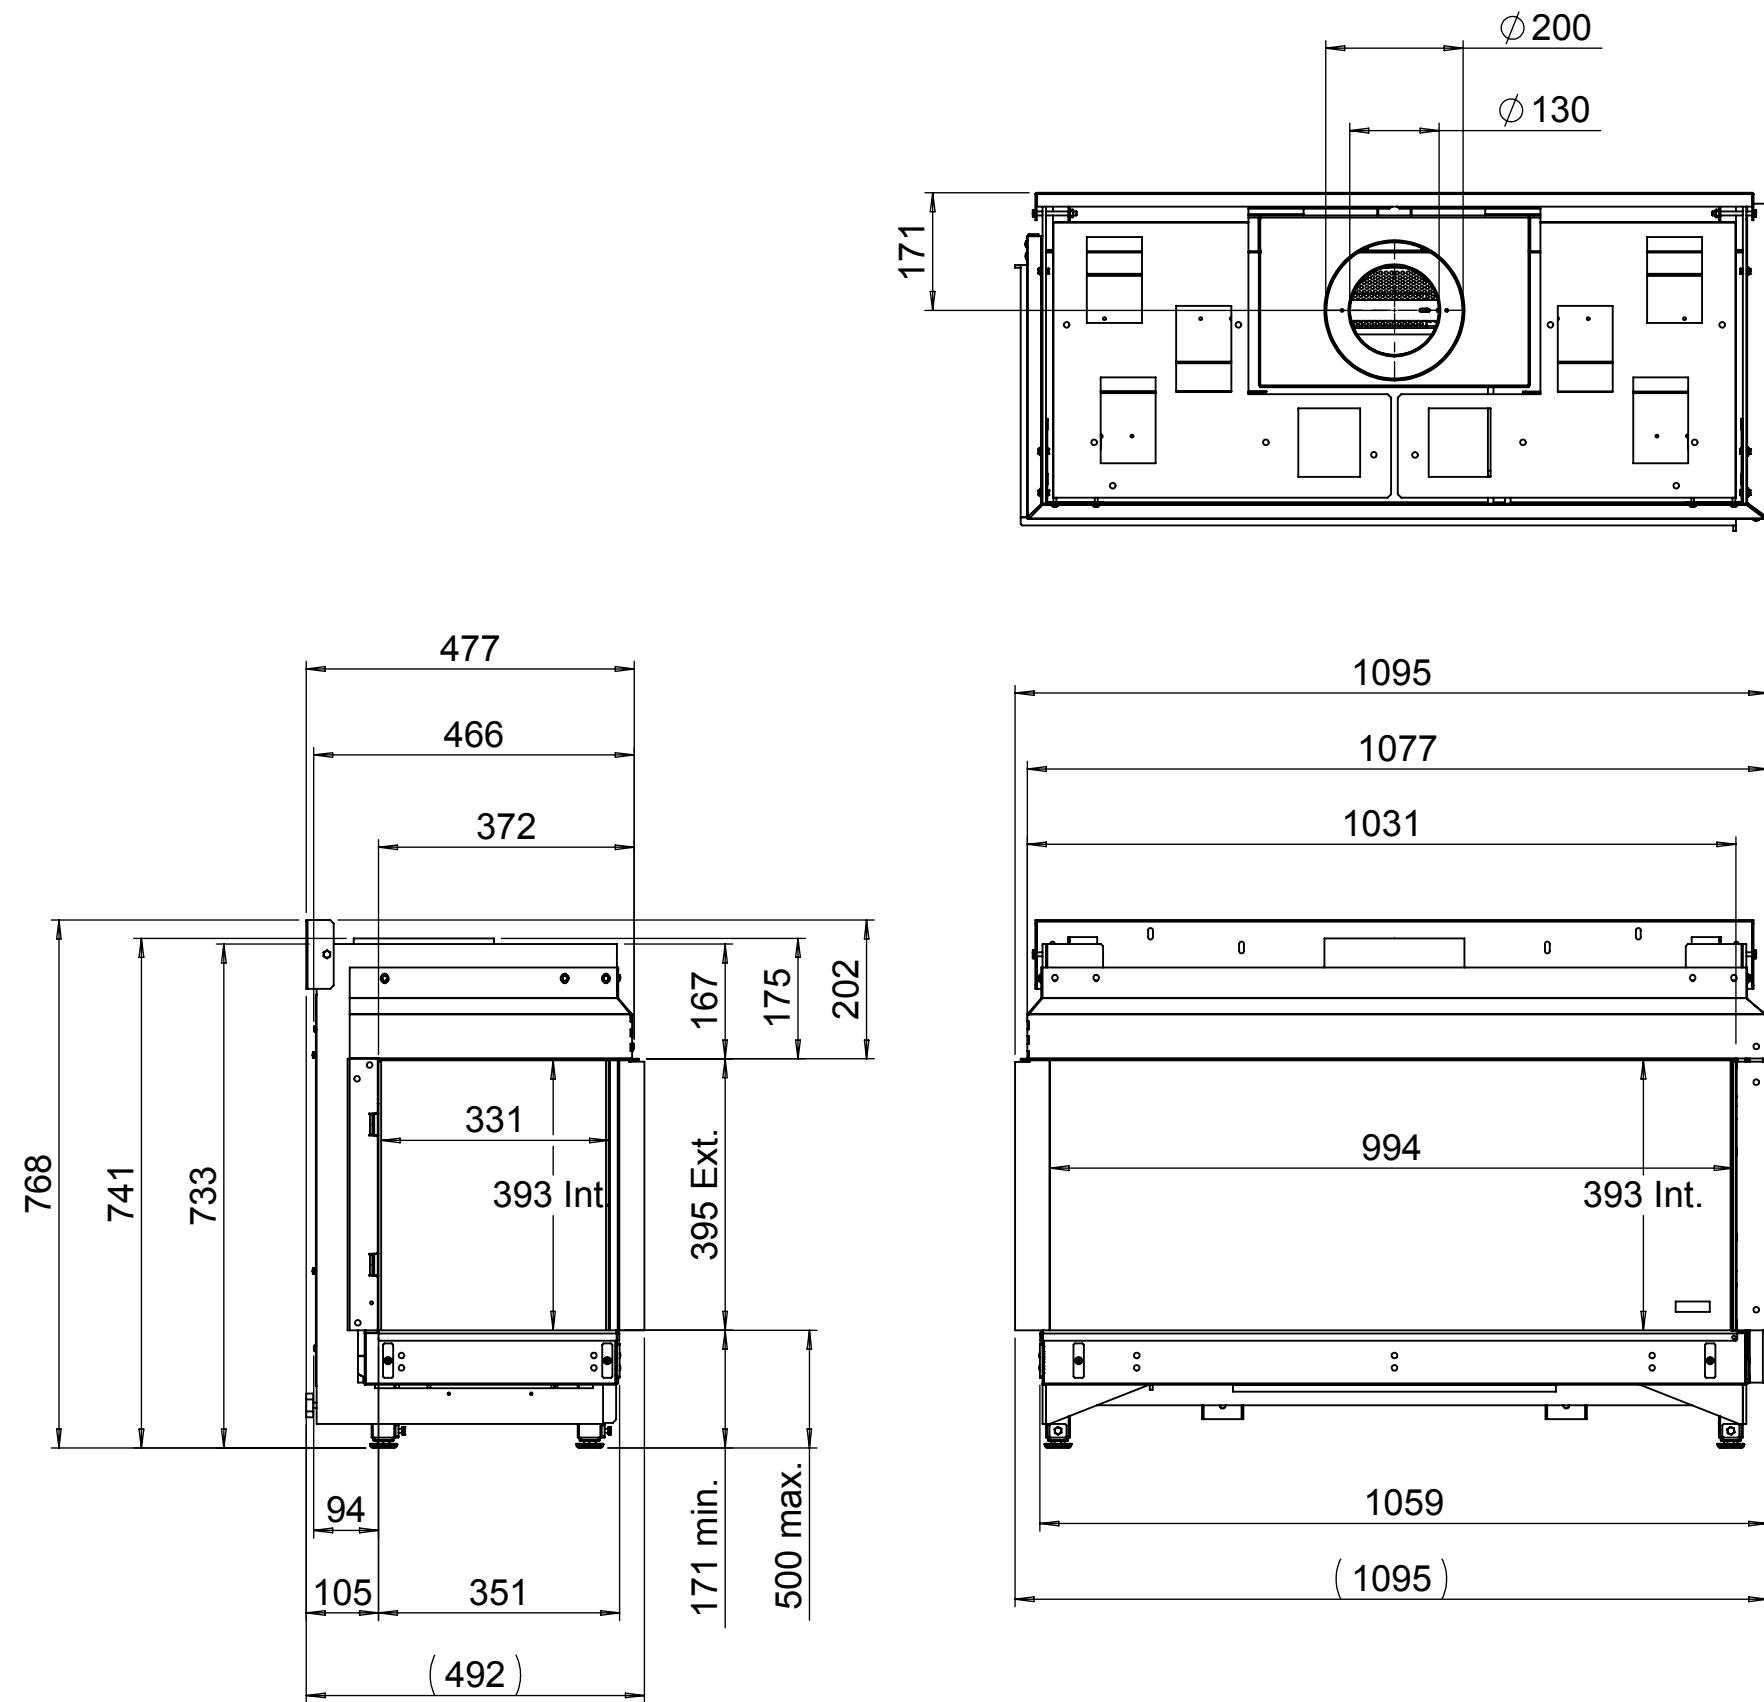

Supplied adjustable feet (4x)

Dimensional drawing Duet Premium L left - cover strip large

**Glen Dimplex Benelux BV**

P.O. box 219, NL-8440 AE Heerenveen Tel.: +31(0)513 656500 Fax: +31(0)513 656531

Supplied adjustable feet (4x) 

Dimensional drawing Duet Premium L left - cover strip small

**Glen Dimplex Benelux BV**

P.O. box 219, NL-8440 AE Heerenveen Tel.: +31(0)513 656500 Fax: +31(0)513 656531