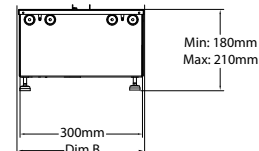

## Unit Dimensions

### DIMENSIONS

	Width (cm)	Height (cm)	Depth (cm)
Cassette 500 (retail)	51	23	30
Cassette 1000 (retail)	101	23	30