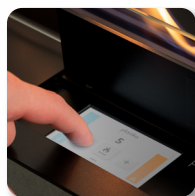

UFO SUSPENDED WITH FLA4 990 AUTOMATIC BEV[®] BURNER

Net Zero fireplace with the BEV Technology[®]

AUTOMATIC BEV[®] BURNER

The BEV Technology[®] guarantees burning that is free of smoke, odor, or ash. This technology creates a flame by burning ethanol vapors, ensuring that the fire has no direct contact with the liquid fuel.

AUTOMATIC REFILLING

The automatic pump communicates with the device, delivering the necessary amount of fuel. There is no risk of overfilling the tank or spilling the fuel.

MOBILE APP

A fireplace controlled by an app offers the convenience of adjusting flame settings and ambiance remotely, enhancing comfort and ease of use.

REMOTE CONTROL

Easily control your fireplace with the handy remote. You're in charge of the flames. Go for one of 6 flame levels to adjust the ambiance and coziness to your needs.

TOUCH CONTROL PANEL

Experience the ultimate convenience with the LCD touch control panel. Easily adjust the fireplace settings, check fuel levels, or set a shut-off timer. Additionally, the child lock feature ensures safety for the youngest users.

OPTIONAL DECORATIVE LOGS

Enhance your fireplace's aesthetic with our optional tray of new decorative logs, adding a touch of elegance and warmth to any room.

UFO Suspended

(BEV Technology®)

| | |
|-------------------------|-----------------------------------------|
| Fuel tank capacity | 5.5 L |
| Maximum burn time | 8 hours |
| Maximum heat output | 7.0 kW |
| Minimum room cubature | 70 m ³ |
| Flame height regulation | 6 stages |
| Fuel type | bioethanol 95 - 96,6% |
| Flue | not required |
| Air change rate | 1 space volume per hour |
| Power supply | 230 V |
| Finish | black powder coating |
| Materials | steel, galvanized steel, tempered glass |
| Application | for indoor use only |