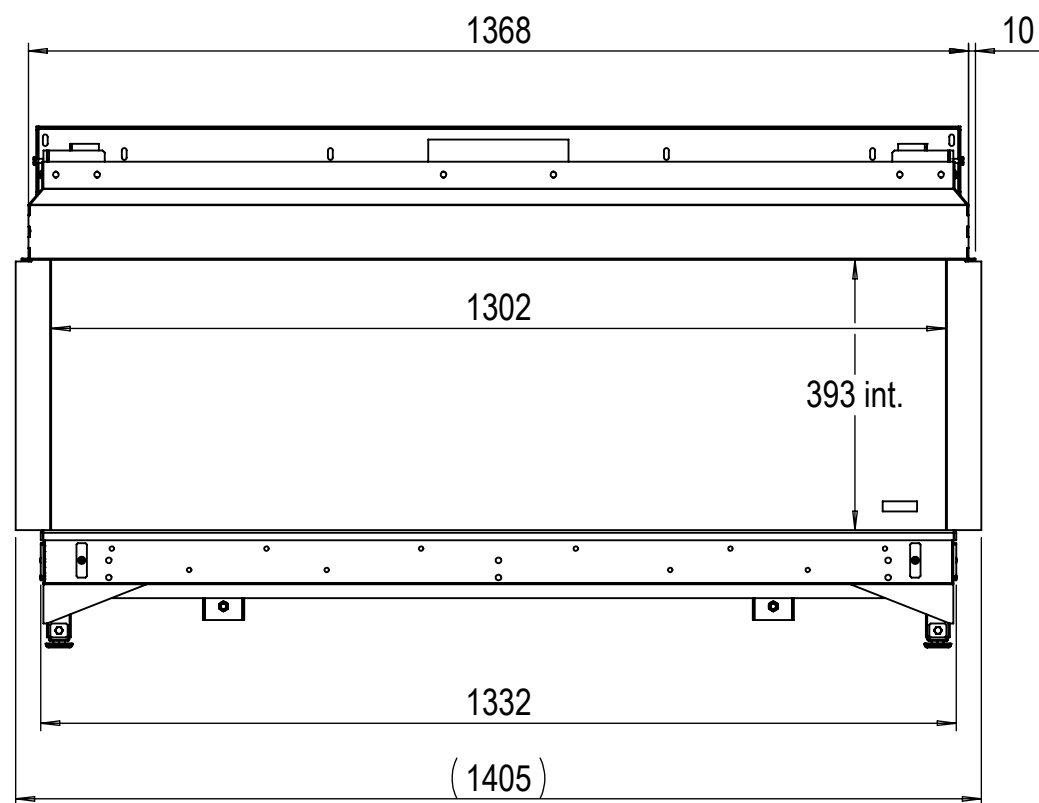

## Dimensional Drawing Triple Premium XL - cover strip large

**Glen Dimplex Benelux BV**

P.O. box 219, NL-8440 AE Heerenveen Tel.: +31(0)513 656500 Fax: +31(0)513 656531

Supplied adjustable feet (4x)

## Dimensional Drawing Triple Premium XL - cover strip small

**Glen Dimplex Benelux BV**

P.O. box 219, NL-8440 AE Heerenveen Tel.: +31(0)513 656500 Fax: +31(0)513 656531