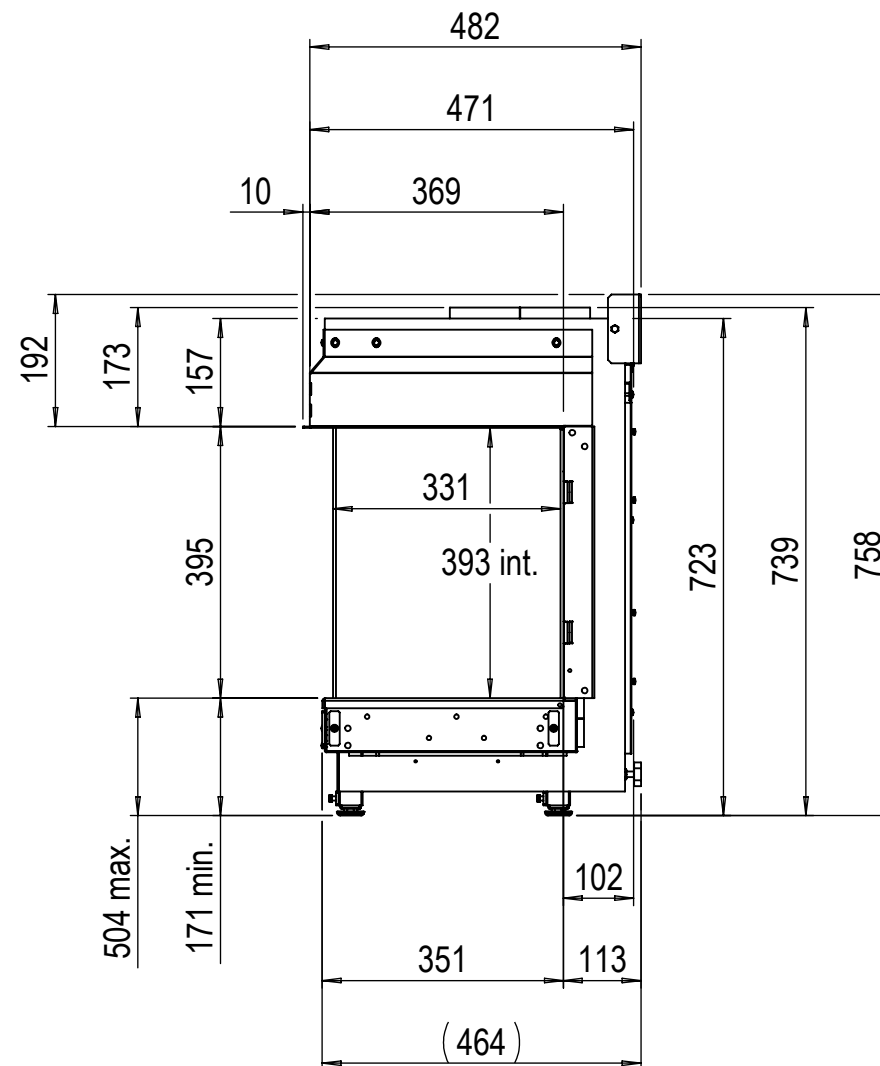

## Dimensional Drawing Triple Premium XL - cover strip large

**Glen Dimplex Benelux BV**

P.O. box 219, NL-8440 AE Heerenveen Tel.: +31(0)513 656500 Fax: +31(0)513 656531

Supplied adjustable feet (4x)

## Dimensional Drawing Triple Premium XL - cover strip small

**Glen Dimplex Benelux BV**

P.O. box 219, NL-8440 AE Heerenveen Tel.: +31(0)513 656500 Fax: +31(0)513 656531