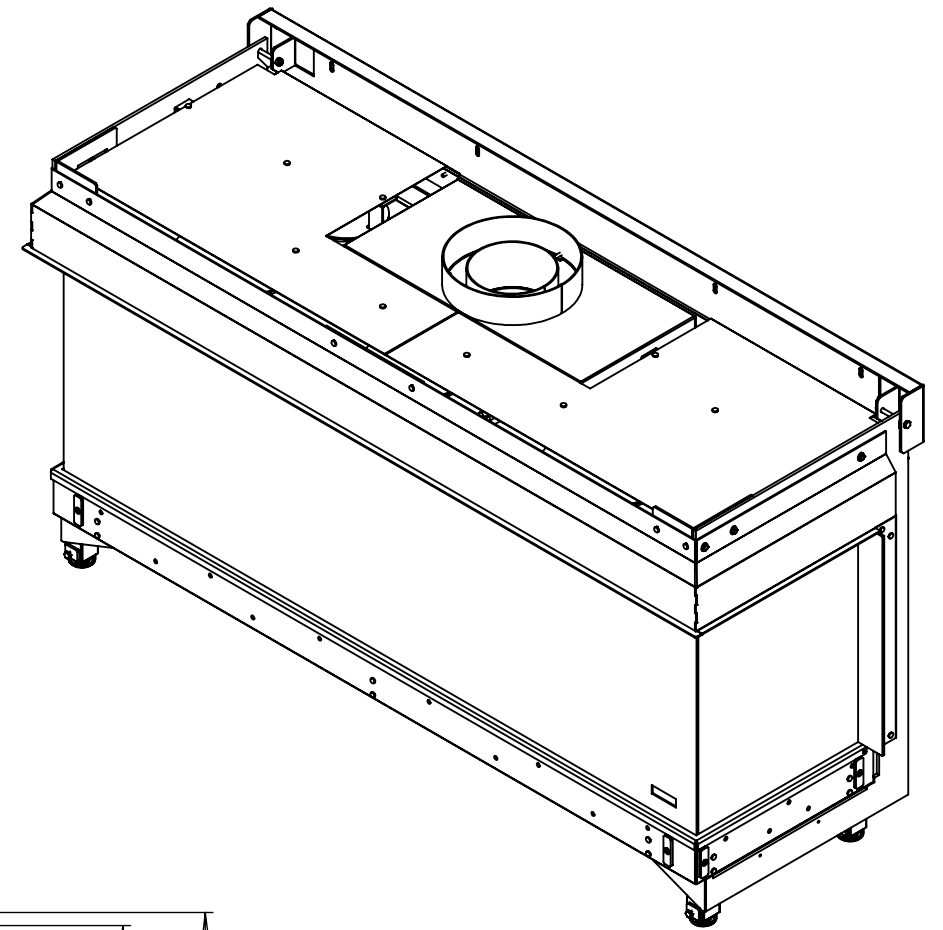

## Dimensional Drawing Triple Premium XL - cover strip large

**Glen Dimplex Benelux BV**

P.O. box 219, NL-8440 AE Heerenveen Tel.: +31(0)513 656500 Fax: +31(0)513 656531

Supplied adjustable feet (4x)

## Dimensional Drawing Triple Premium XL - cover strip small

**Glen Dimplex Benelux BV**

P.O. box 219, NL-8440 AE Heerenveen Tel.: +31(0)513 656500 Fax: +31(0)513 656531