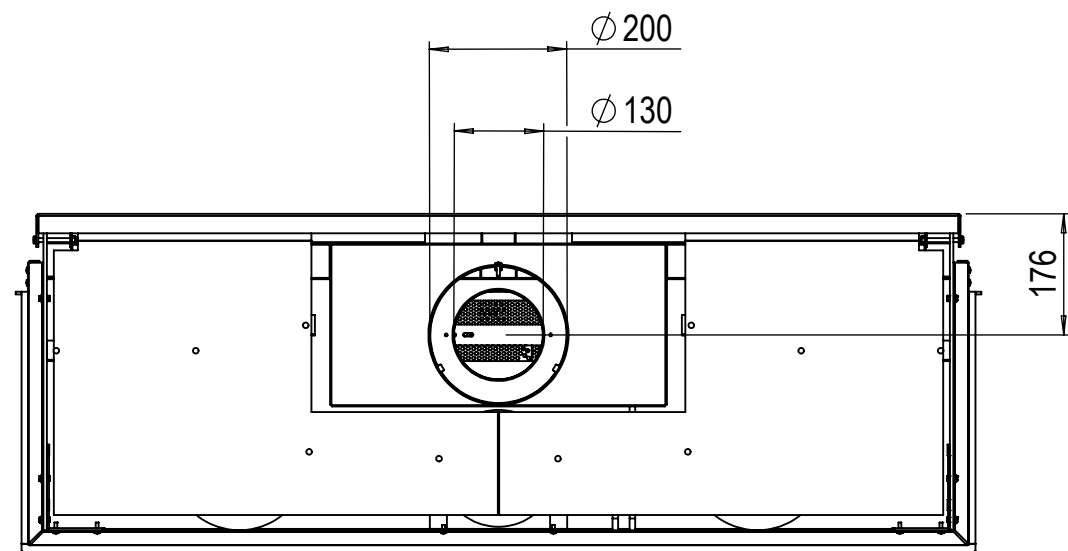

## Dimensional Drawing Triple Premium XL - cover strip large

**Glen Dimplex Benelux BV**

P.O. box 219, NL-8440 AE Heerenveen Tel.: +31(0)513 656500 Fax: +31(0)513 656531

Supplied adjustable feet (4x)

## Dimensional Drawing Triple Premium XL - cover strip small

**Glen Dimplex Benelux BV**

P.O. box 219, NL-8440 AE Heerenveen Tel.: +31(0)513 656500 Fax: +31(0)513 656531