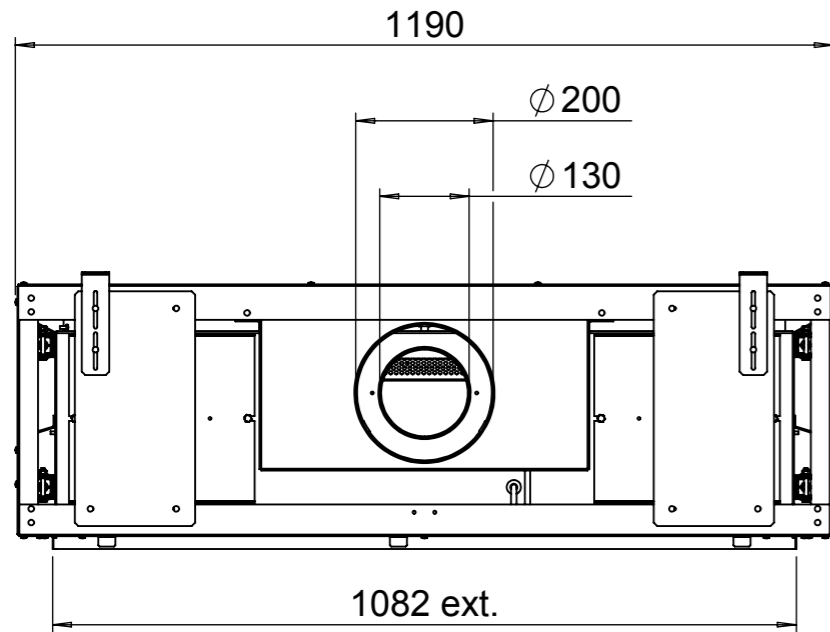

Dimensional drawing Relaxed Premium L - cover strip large

**Glen Dimplex Benelux BV**

P.O. box 219, NL-8440 AE Heerenveen Tel.:+31(0)513 656500 Fax:+31(0)513 656531

Dimensional drawing Relaxed Premium L - cover strip small