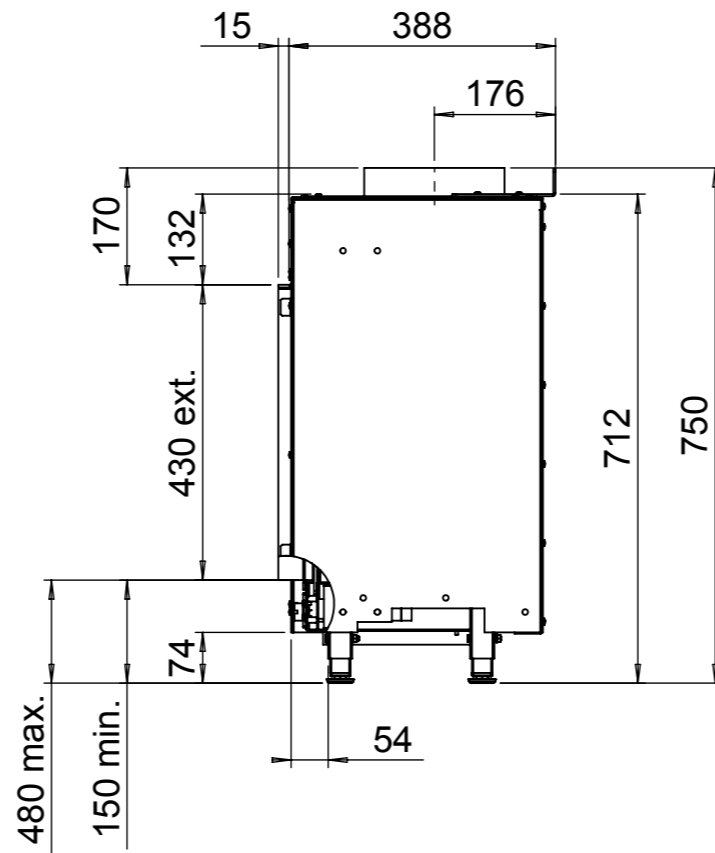

Dimensional drawing Relaxed Premium L - cover strip large

**Glen Dimplex Benelux BV**

P.O. box 219, NL-8440 AE Heerenveen Tel.:+31(0)513 656500 Fax:+31(0)513 656531

Dimensional drawing Relaxed Premium L - cover strip small