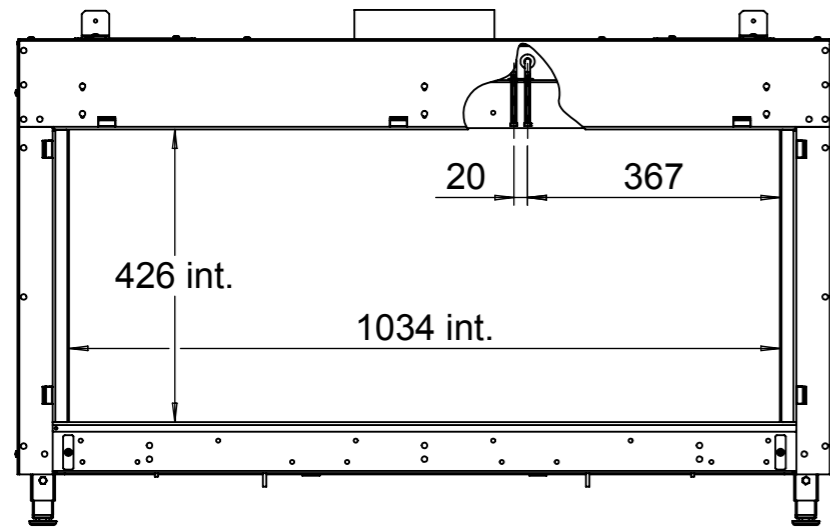

Dimensional drawing Relaxed Premium L - cover strip large

**Glen Dimplex Benelux BV**

P.O. box 219, NL-8440 AE Heerenveen Tel.:+31(0)513 656500 Fax:+31(0)513 656531

Dimensional drawing Relaxed Premium L - cover strip small