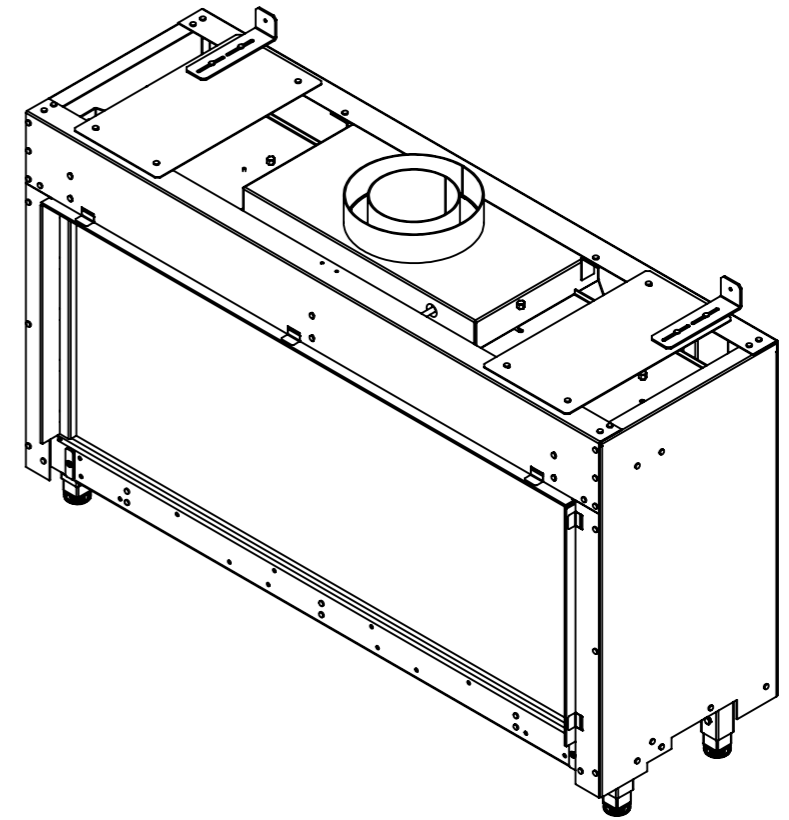

Dimensional drawing Relaxed Premium L - cover strip large

**Glen Dimplex Benelux BV**

P.O. box 219, NL-8440 AE Heerenveen Tel.:+31(0)513 656500 Fax:+31(0)513 656531

Dimensional drawing Relaxed Premium L - cover strip small