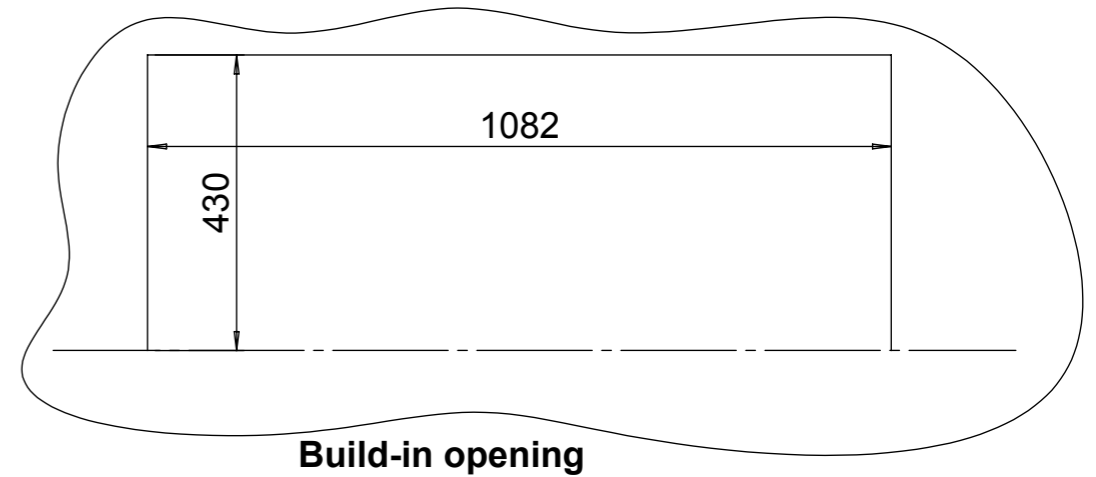

Dimensional drawing Relaxed Premium L - cover strip large

**Glen Dimplex Benelux BV**

P.O. box 219, NL-8440 AE Heerenveen Tel.:+31(0)513 656500 Fax:+31(0)513 656531

Dimensional drawing Relaxed Premium L - cover strip small