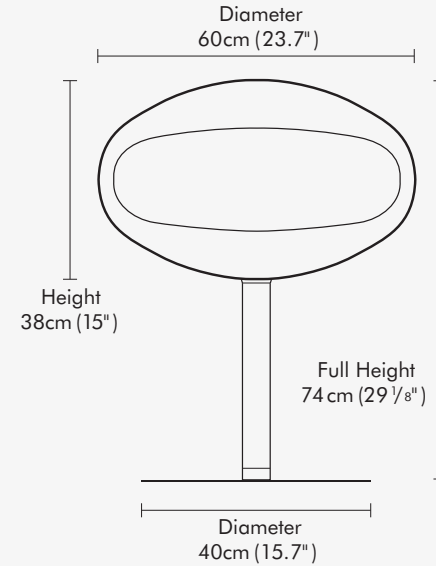

BURNING TIME
UP TO 5 HOURS

AVG. CONSUMPTION
±0.30 LT/HR

3.0 kW
OUTPUT

CONVERTS
TO AERIS

COCOON PEDESTAL

TECHNICAL SPECIFICATIONS

Pedestal

- 316 Marine Grade
Stainless Steel Hairline Finish
- Black Mild Steel