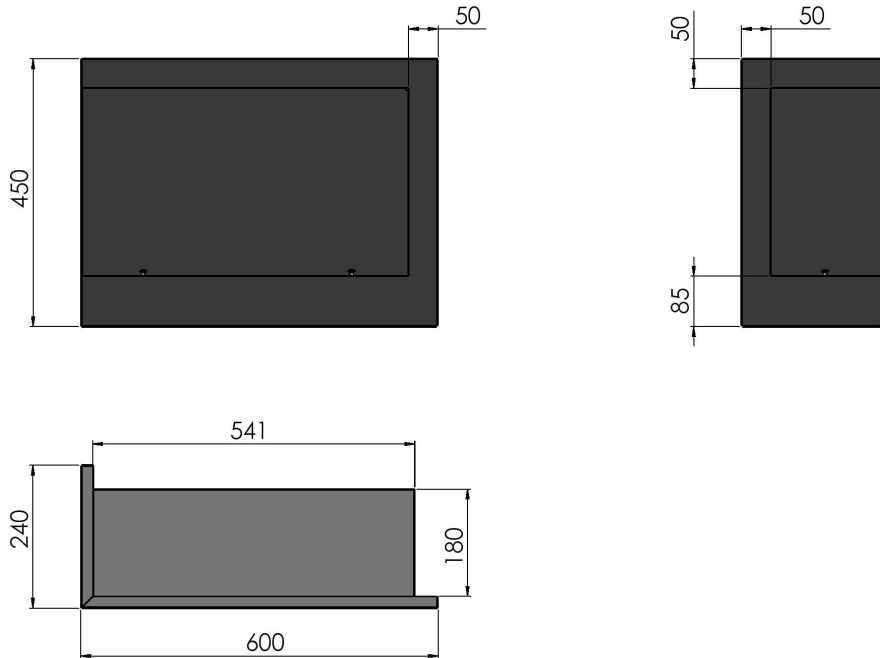

CORNER 600L

1. Technical description:

Color: BLACK
Size: 600X450X240mm
Weight: 10kg

2. Components and kit:

Burner: 450mm, capacity 0,7 liter 4mm stainless steel INOX

3. Material:

Powder coated steel