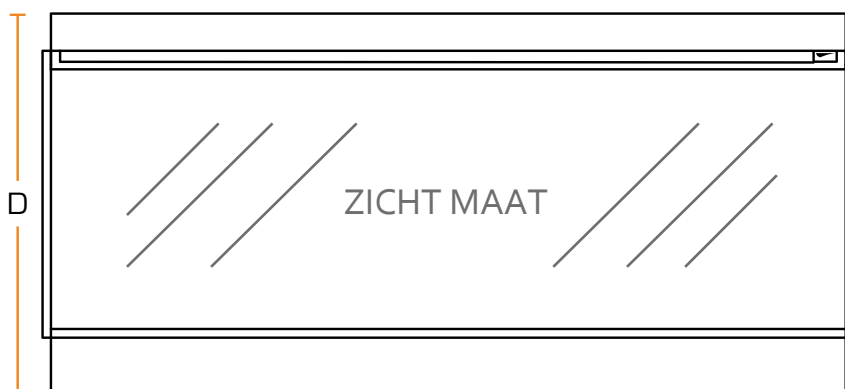

// NEW FOREST 1200

AFMETINGEN

A	1178mm
B	310mm
C	1200mm
D	560mm
E	424mm
F	300mm
G	55.5mm
H	67mm
I	83.5mm