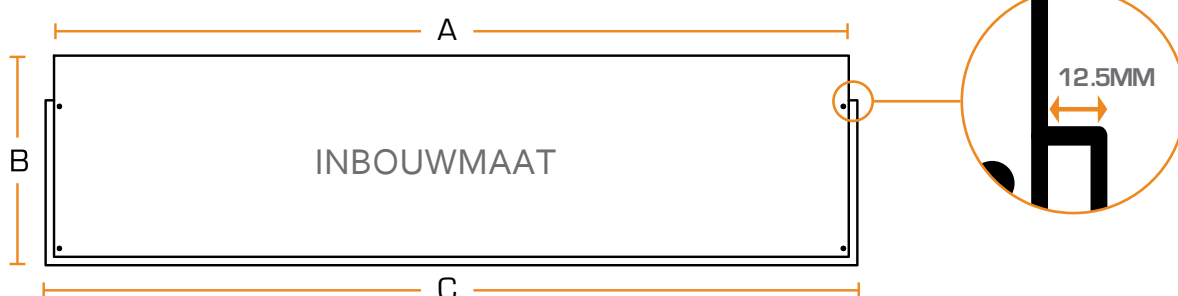

// NEW FOREST 1200

AFMETINGEN

A	1178mm
B	310mm
C	1200mm
D	560mm
E	424mm
F	300mm
G	55.5mm
H	67mm
I	83.5mm