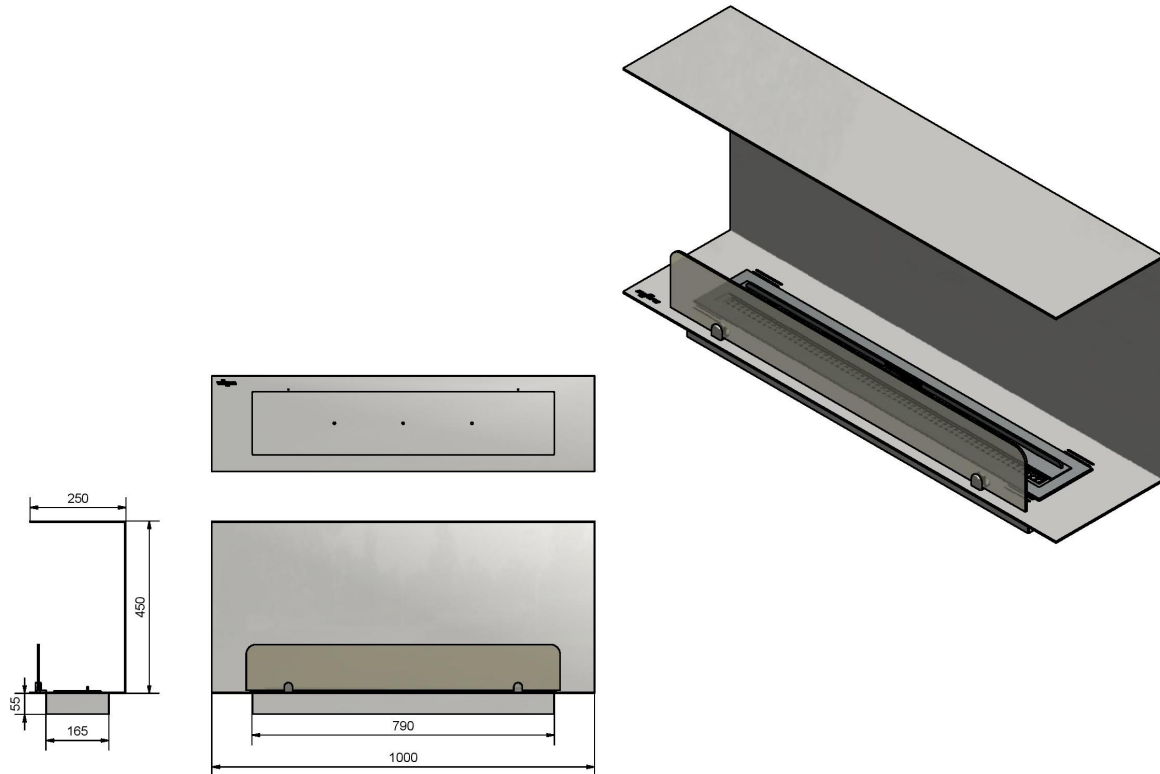

## INSIDE C1000V1

### 1. Technical description:

Color: Black

Size: 1000X450X250mm

Weight: 13kg

### 2. Components and kit:

Burner: 800mm, capacity 2,0 liter 4mm stainless steel INOX

Glass: 4mm tempered glass – tinted

### 3. Material:

Powder coated steel