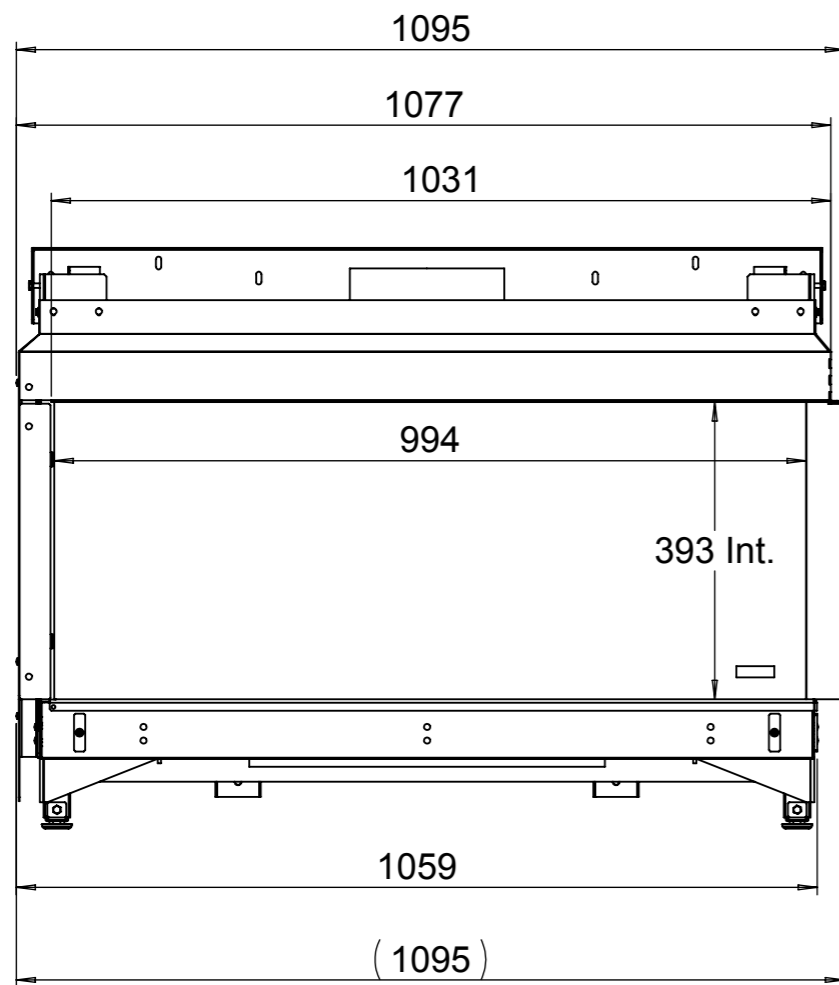

Supplied adjustable feet (4x)

Dimensional drawing Duet Premium L right - cover strip large

Glen Dimplex Benelux BV

P.O. box 219, NL-8440 AE Heerenveen Tel.: +31(0)513 656500 Fax: +31(0)513 656531

Dimensional drawing Duet Premium L right - cover strip small