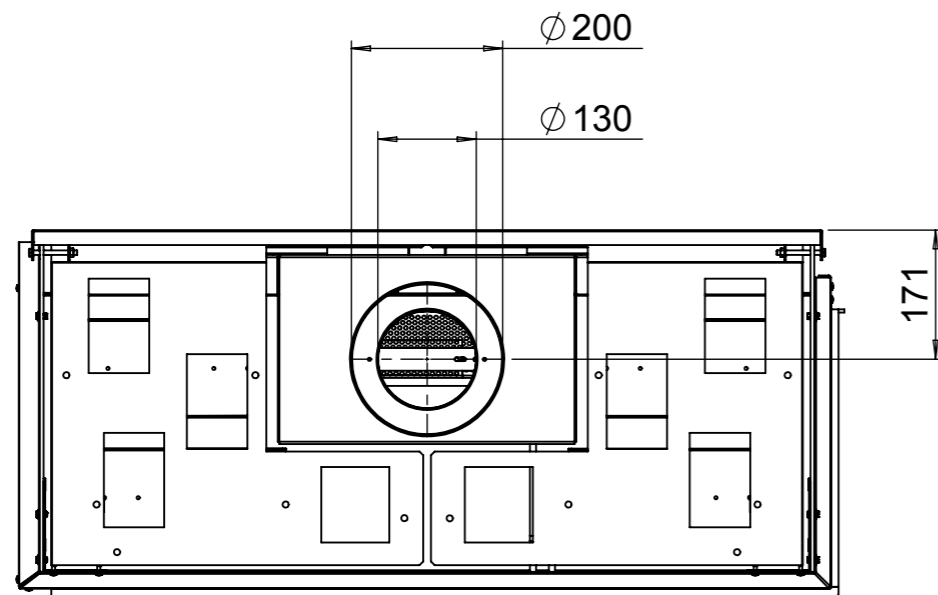

Supplied adjustable feet (4x)

Dimensional drawing Duet Premium L right - cover strip large

Glen Dimplex Benelux BV

P.O. box 219, NL-8440 AE Heerenveen Tel.: +31(0)513 656500 Fax: +31(0)513 656531

Dimensional drawing Duet Premium L right - cover strip small