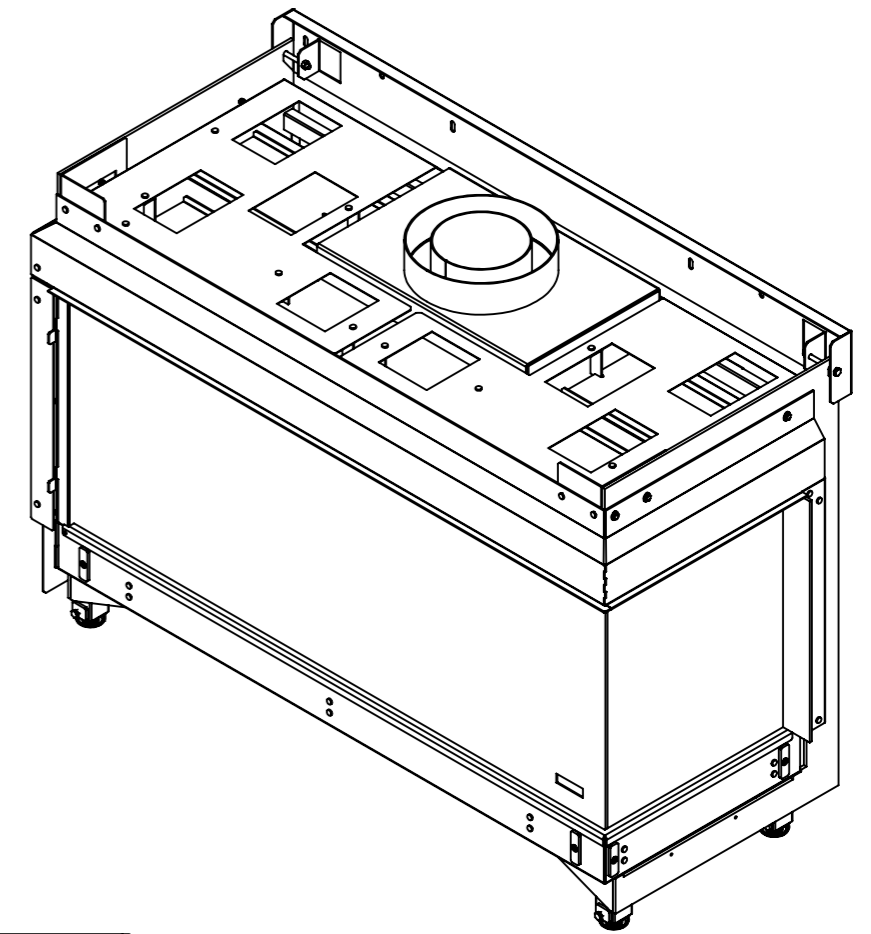

Supplied adjustable feet (4x)

Dimensional drawing Duet Premium L right - cover strip large

Glen Dimplex Benelux BV

P.O. box 219, NL-8440 AE Heerenveen Tel.: +31(0)513 656500 Fax: +31(0)513 656531

Dimensional drawing Duet Premium L right - cover strip small