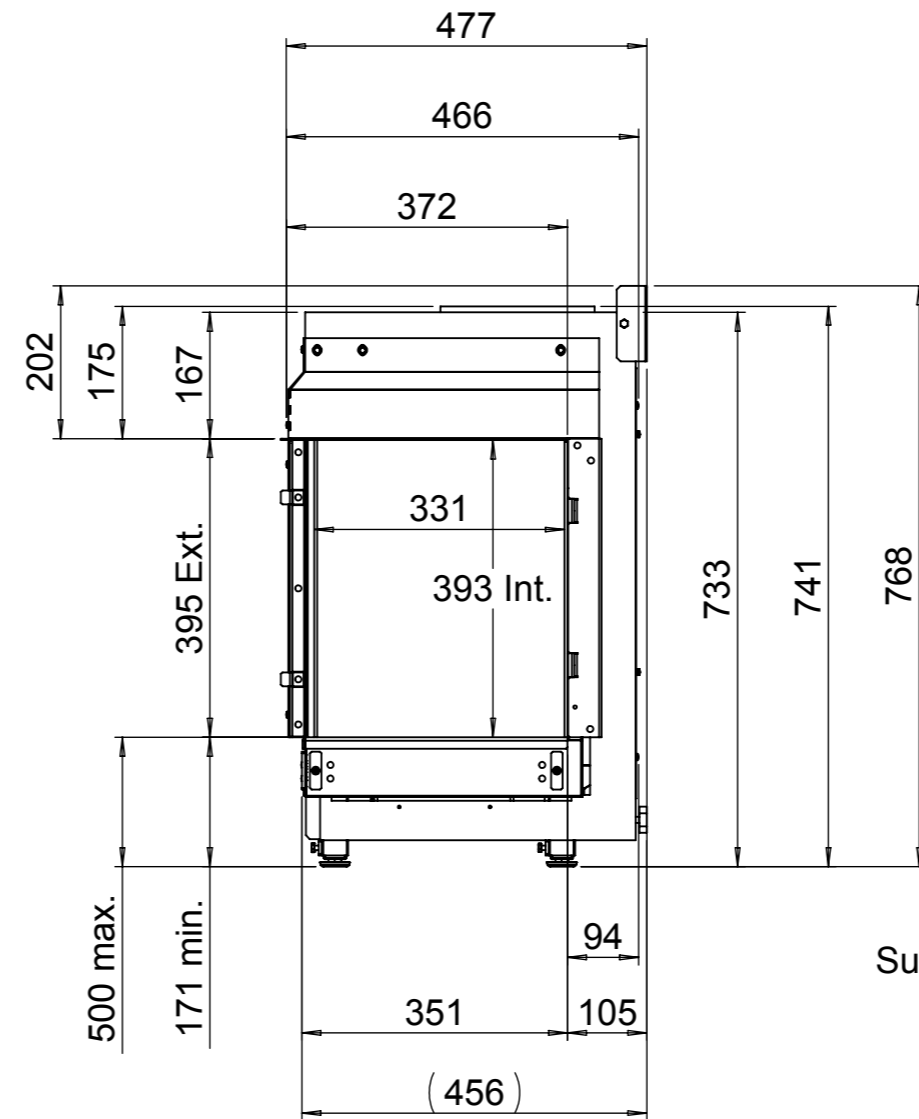

Supplied adjustable feet (4x)

Dimensional drawing Duet Premium L right - cover strip large

Glen Dimplex Benelux BV

P.O. box 219, NL-8440 AE Heerenveen Tel.: +31(0)513 656500 Fax: +31(0)513 656531

Dimensional drawing Duet Premium L right - cover strip small