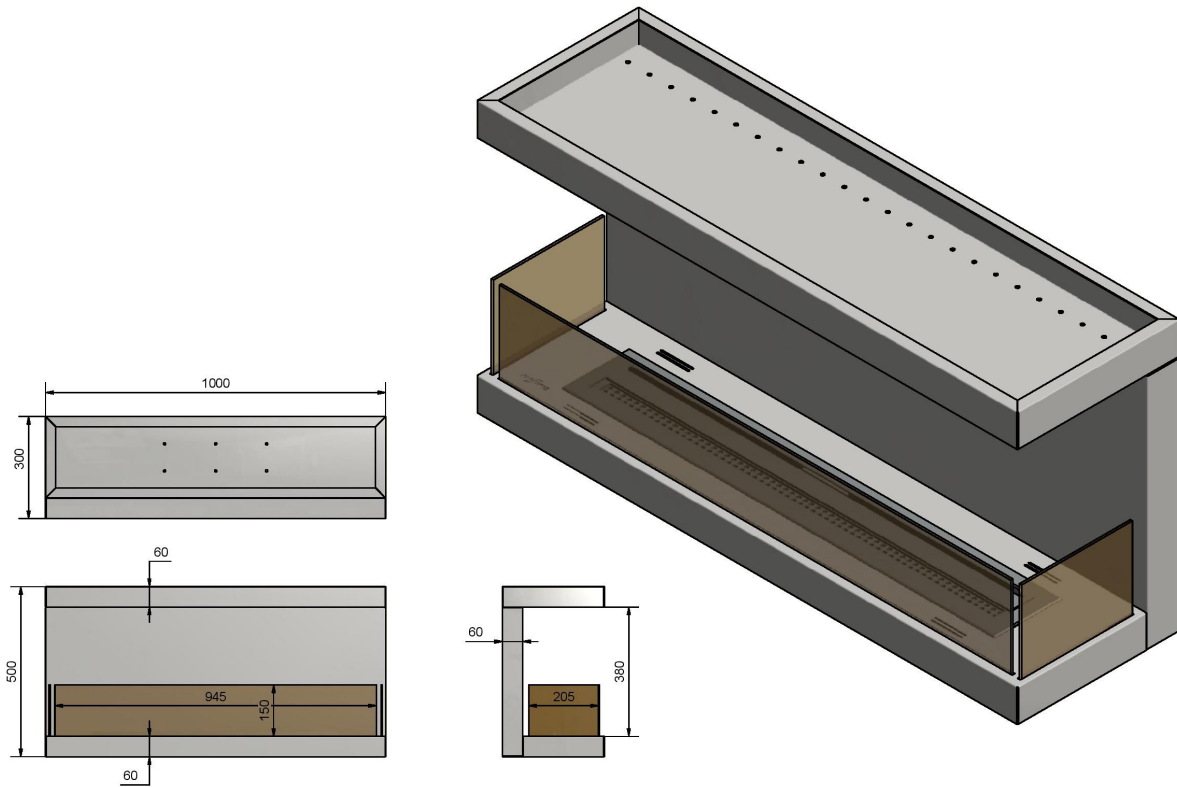

INSIDE C1000V3

1. Technical description:

Color: Black

Size: 1000X500X300mm

Weight: 20kg

2. Components and kit:

Burner: 800mm, capacity 2,0 liter 4mm stainless steel INOX

Glass: 4mm tempered glass – tinted

3. Material:

Powder coated steel