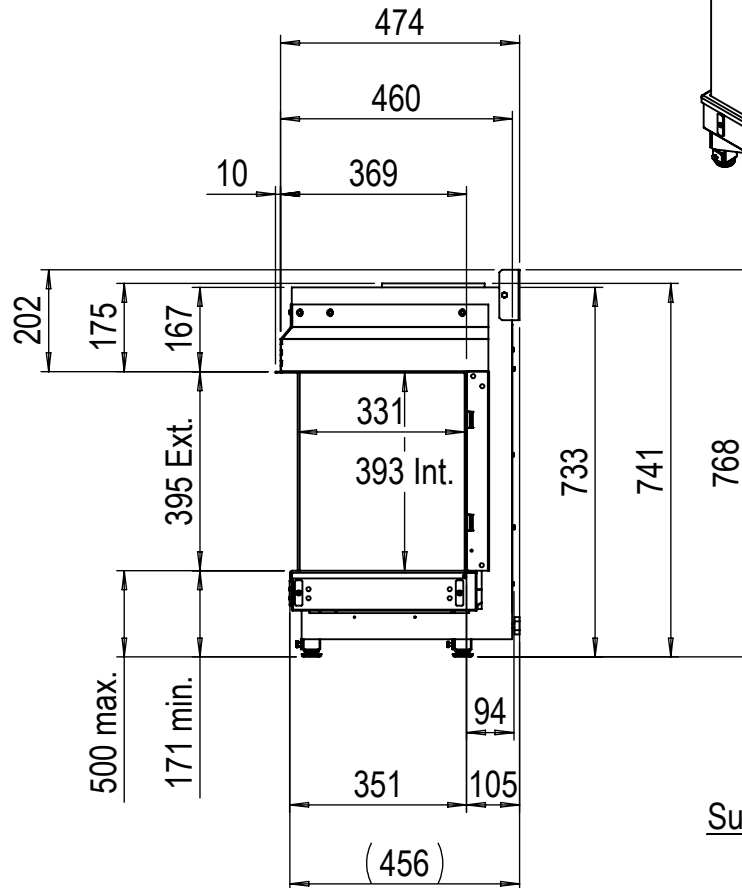

Supplied adjustable feet (4x)

Dimensional drawing Triple Premium L - cover strip large

Glen Dimplex Benelux BV

P.O.box 219, NL-8440 AE Heerenveen Tel.:+31(0)513 656500 Fax:+31(0)513 656531

Supplied adjustable feet (4x)

Dimensional drawing Triple Premium L - cover strip small

Glen Dimplex Benelux BV

P.O.box 219, NL-8440 AE Heerenveen Tel.:+31(0)513 656500 Fax:+31(0)513 656531