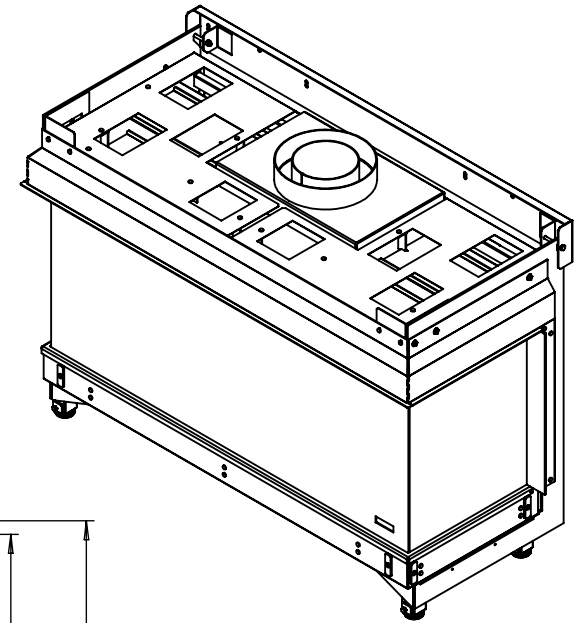

Supplied adjustable feet (4x)

Dimensional drawing Triple Premium L - cover strip large

Glen Dimplex Benelux BV

P.O.box 219, NL-8440 AE Heerenveen Tel.:+31(0)513 656500 Fax:+31(0)513 656531

Supplied adjustable feet (4x)

Dimensional drawing Triple Premium L - cover strip small

Glen Dimplex Benelux BV

P.O.box 219, NL-8440 AE Heerenveen Tel.:+31(0)513 656500 Fax:+31(0)513 656531