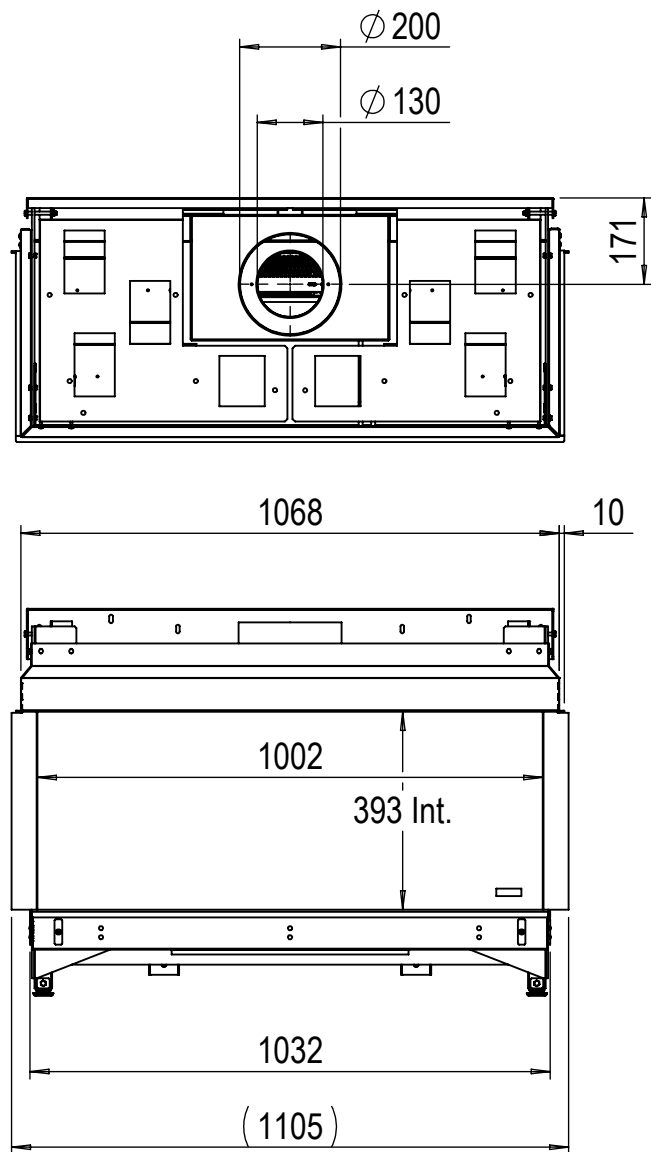

Supplied adjustable feet (4x)

Dimensional drawing Triple Premium L - cover strip large

Glen Dimplex Benelux BV

P.O.box 219, NL-8440 AE Heerenveen Tel.:+31(0)513 656500 Fax:+31(0)513 656531

Supplied adjustable feet (4x)

Dimensional drawing Triple Premium L - cover strip small

Glen Dimplex Benelux BV

P.O.box 219, NL-8440 AE Heerenveen Tel.:+31(0)513 656500 Fax:+31(0)513 656531