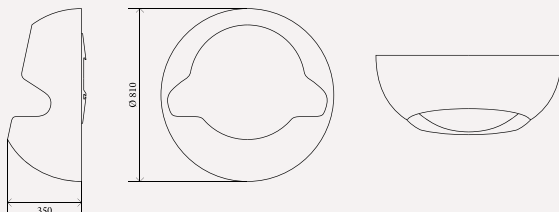

RECOMMENDED PRICE (INCL VAT)*

Basic version: €3 290

Edition colour: €200

*Shipping fee may apply.