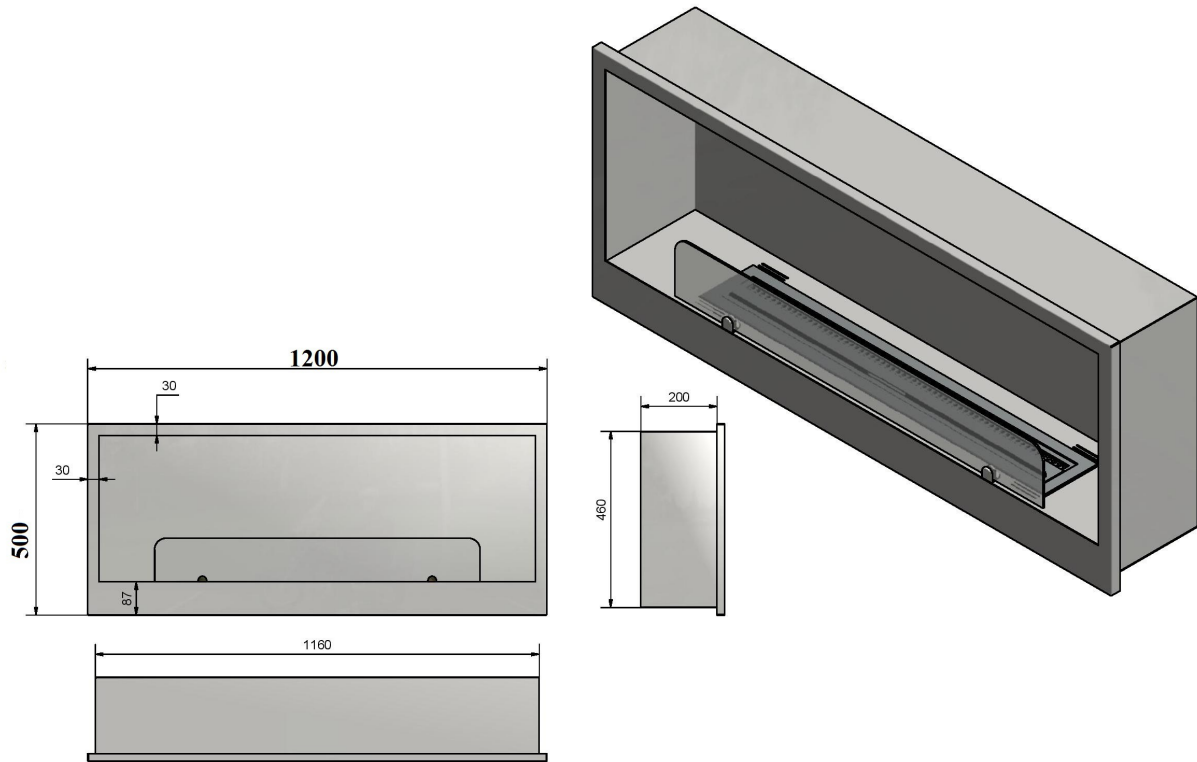

INSIDE 1200

1. Technical description:

Color: Black

Size: 1200X500X220mm

Weight: 16kg

2. Components and kit:

Burner: 800mm, capacity 2,0 liter 4mm stainless steel INOX

Glass: 4mm tempered glass – tinted

3. Material:

Powder coated steel

4. Mounting

in the cavity