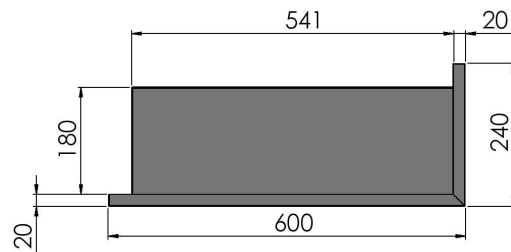

CORNER 600R

1. Technical description:

Color: BLACK
Size: 600X450X240mm
Weight: 10kg

2. Components and kit:

Burner: 450mm, capacity 0,7 liter 4mm stainless steel INOX

3. Material:

Powder coated steel