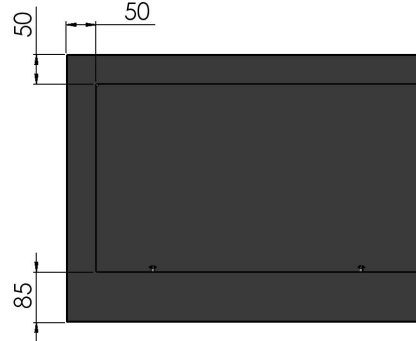

CORNER 600R

1. Technical description:

Color: BLACK
Size: 600X450X240mm
Weight: 10kg

2. Components and kit:

Burner: 450mm, capacity 0,7 liter 4mm stainless steel INOX

3. Material:

Powder coated steel