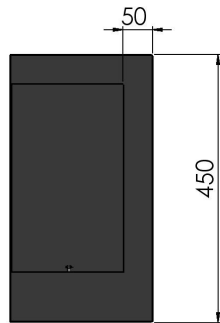

CORNER 600R

1. Technical description:

Color: BLACK
Size: 600X450X240mm
Weight: 10kg

2. Components and kit:

Burner: 450mm, capacity 0,7 liter 4mm stainless steel INOX

3. Material:

Powder coated steel