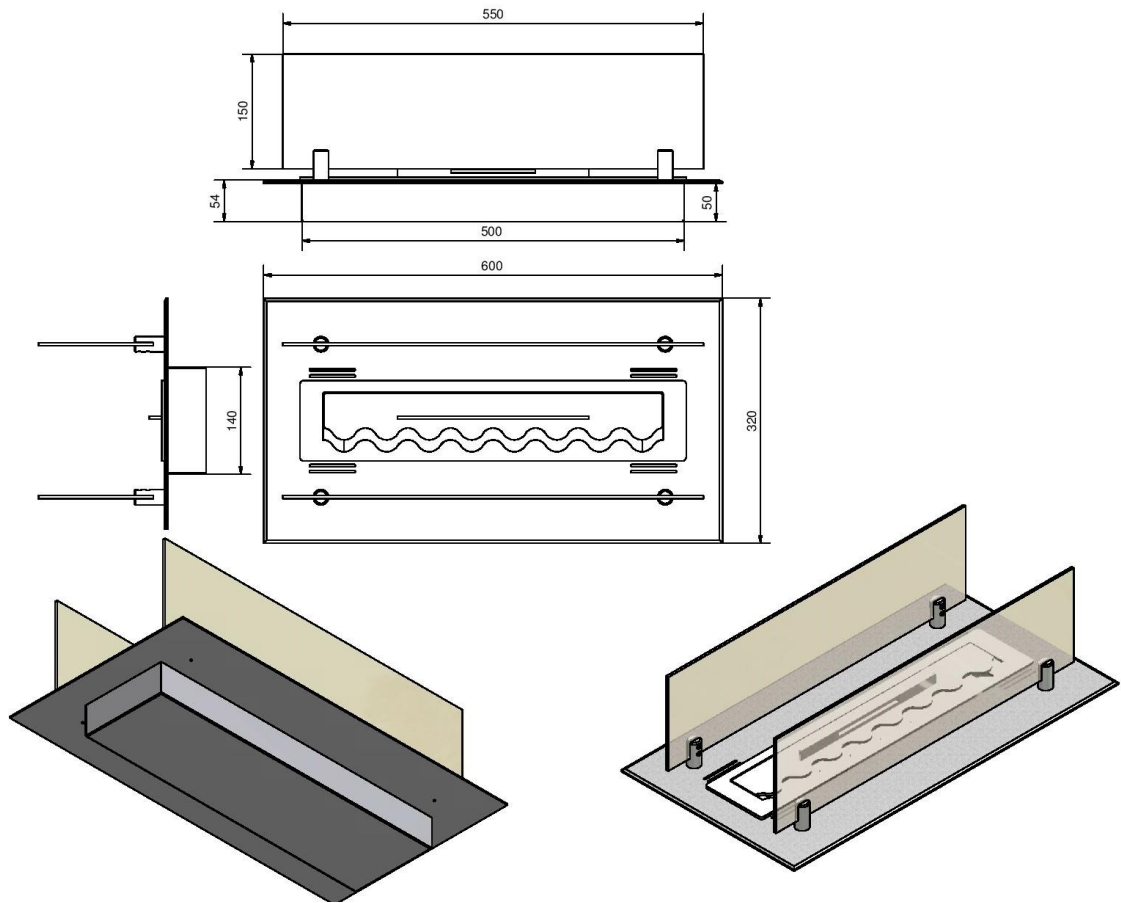

INSERT 600

1. Technical description:

Color: INOX
Size: 600X320X60mm
Weight: 12kg

2. Components and kit:

Burner: 500mm, capacity 1,0 liter 4mm stainless steel INOX
Glass: 4mm tempered glass – tinted

3. Material: